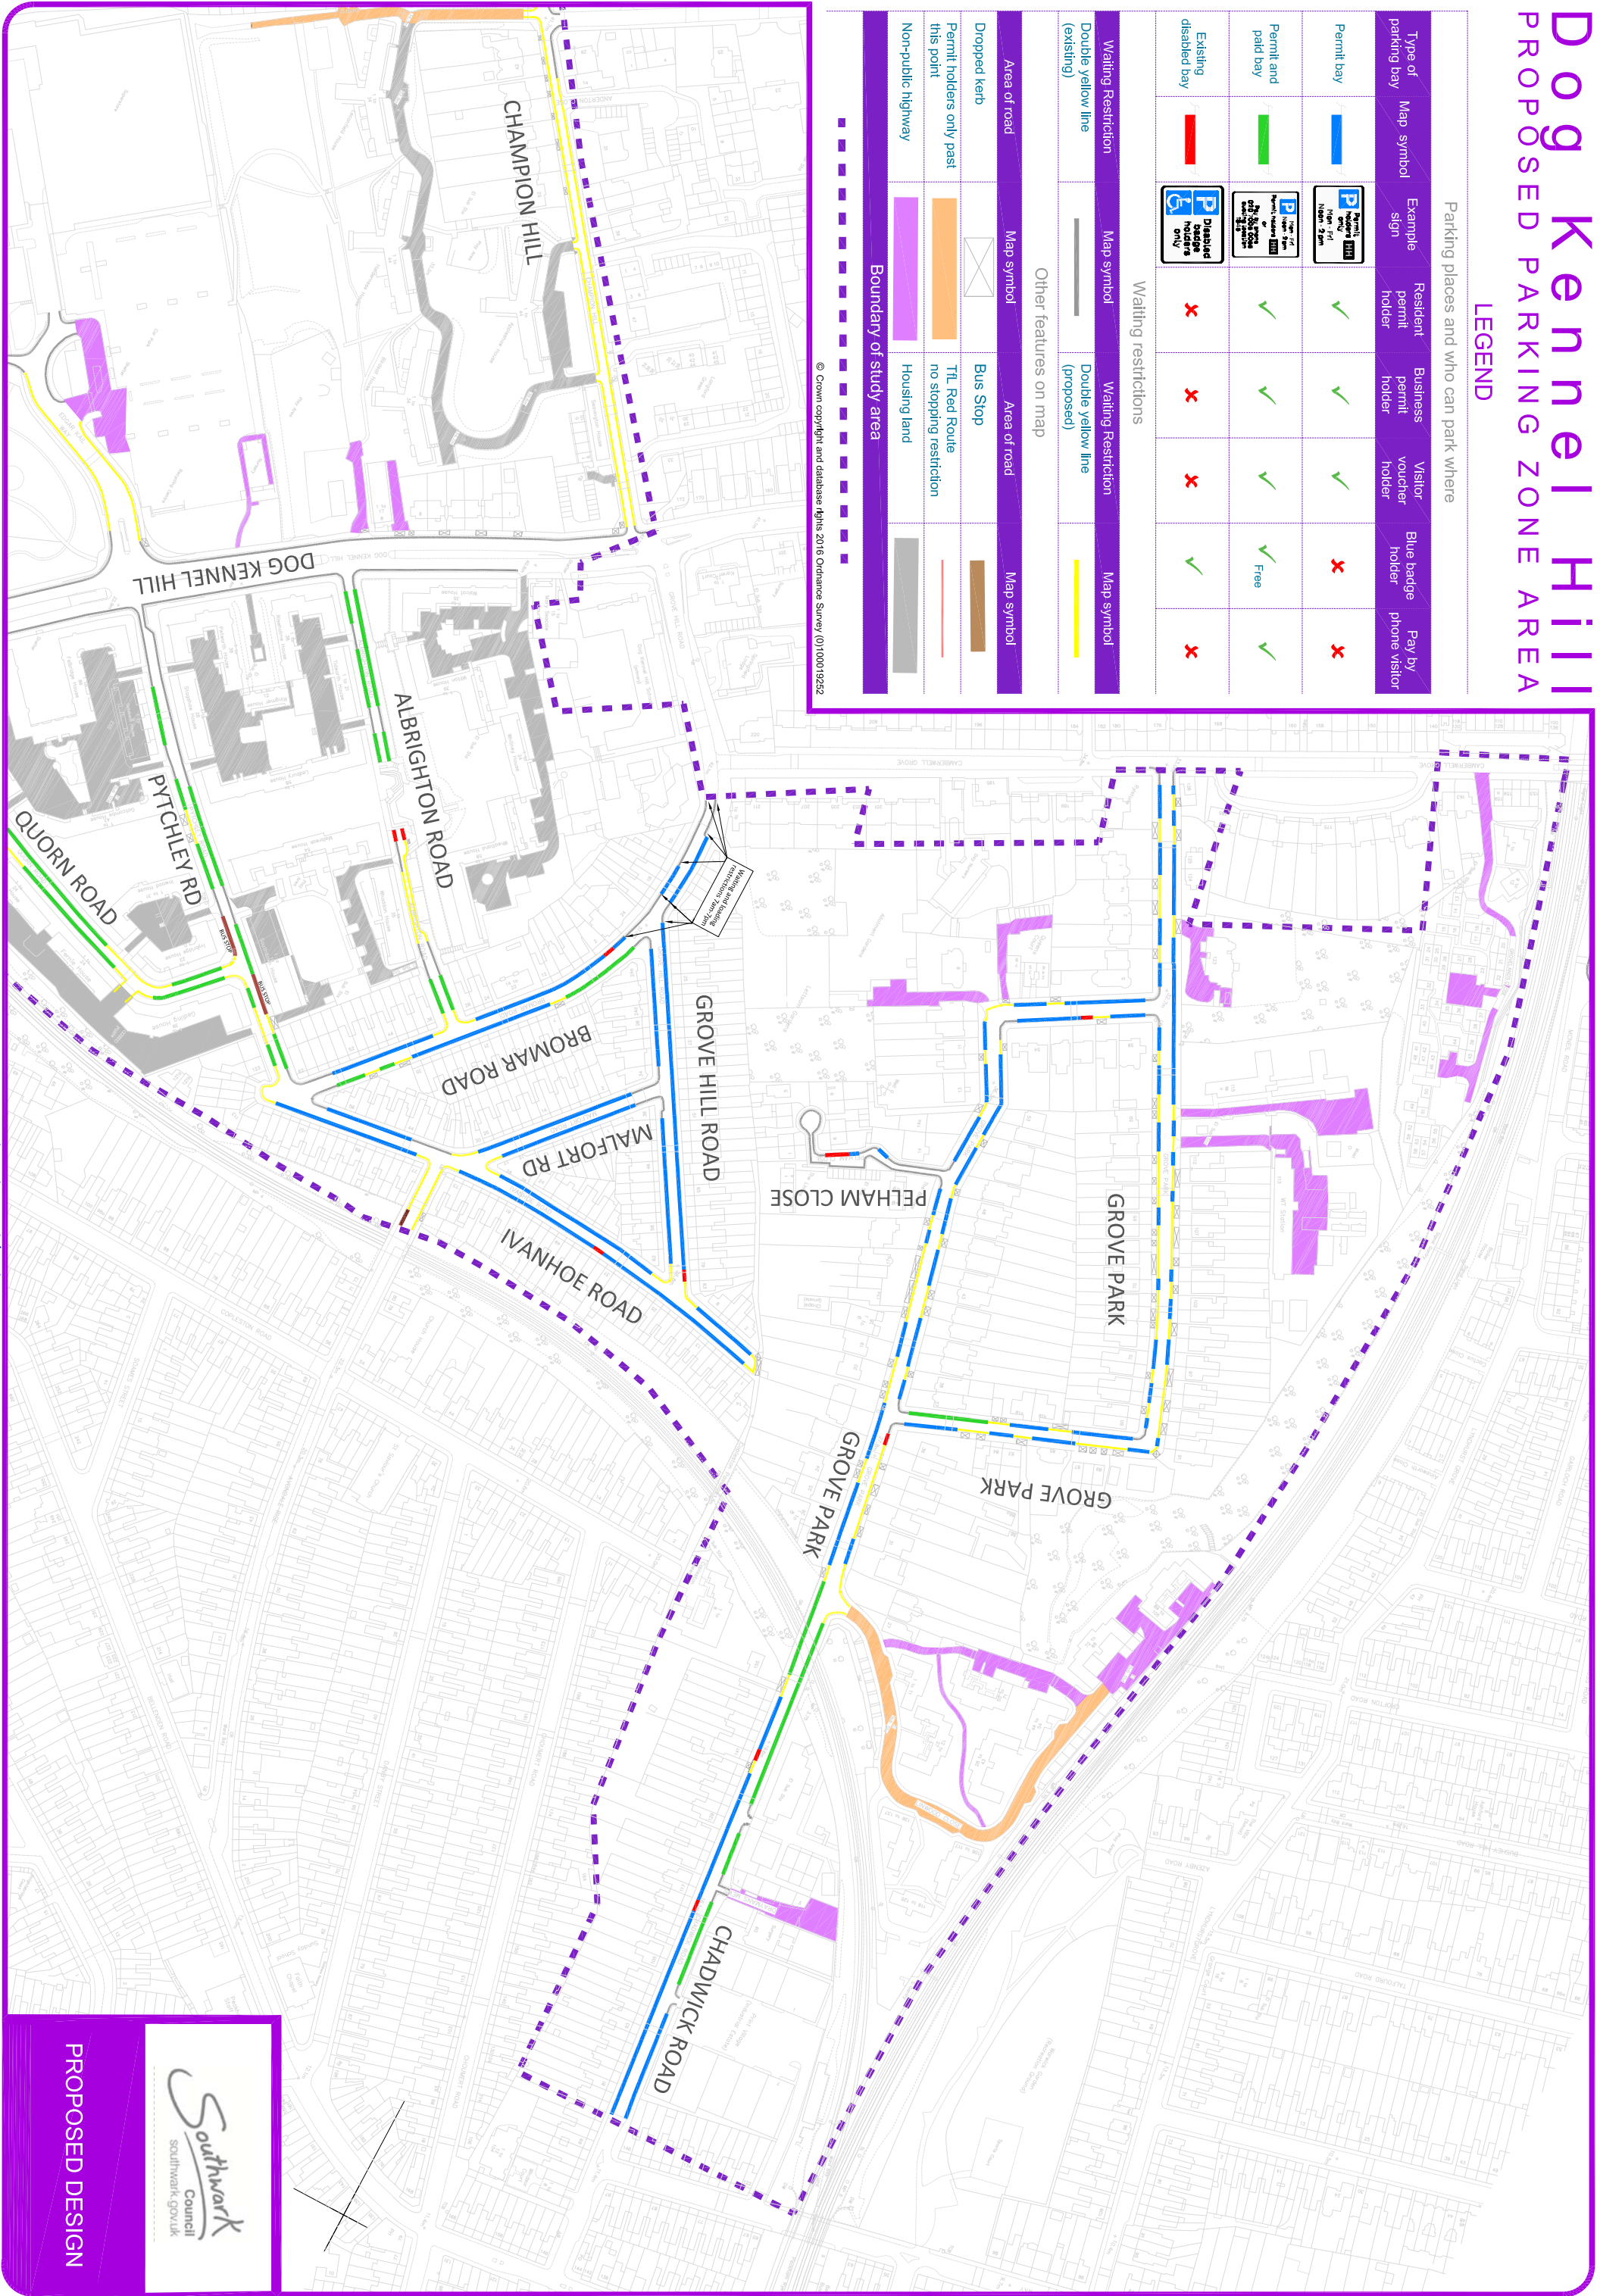

Dog Kennel Hill

PROPOSED PARKING ZONE AREA

LEGEND

Parking places and who can park where

Type of parking bay	Map symbol	Example sign	Resident permit holder	Business permit holder	Visitor voucher holder	Blue badge holder	Pay by phone visitor
Permit bay			✓	✓	✓	✗	✗
Permit and paid bay			✓	✓	✓	Free	✓
Existing disabled bay			✗	✗	✗	✓	✗

Waiting restrictions

Waiting Restriction	Map symbol	Waiting Restriction	Map symbol
Double yellow line (existing)		Double yellow line (proposed)	

Other features on map

Area of road	Map symbol	Area of road	Map symbol
Dropped kerb		Bus Stop	
Permit holders only past this point		TfL Red Route no stopping restriction	
Non-public highway		Housing land	
Boundary of study area			

© Crown copyright and database rights 2016 Ordnance Survey (0100019252)

PROPOSED DESIGN