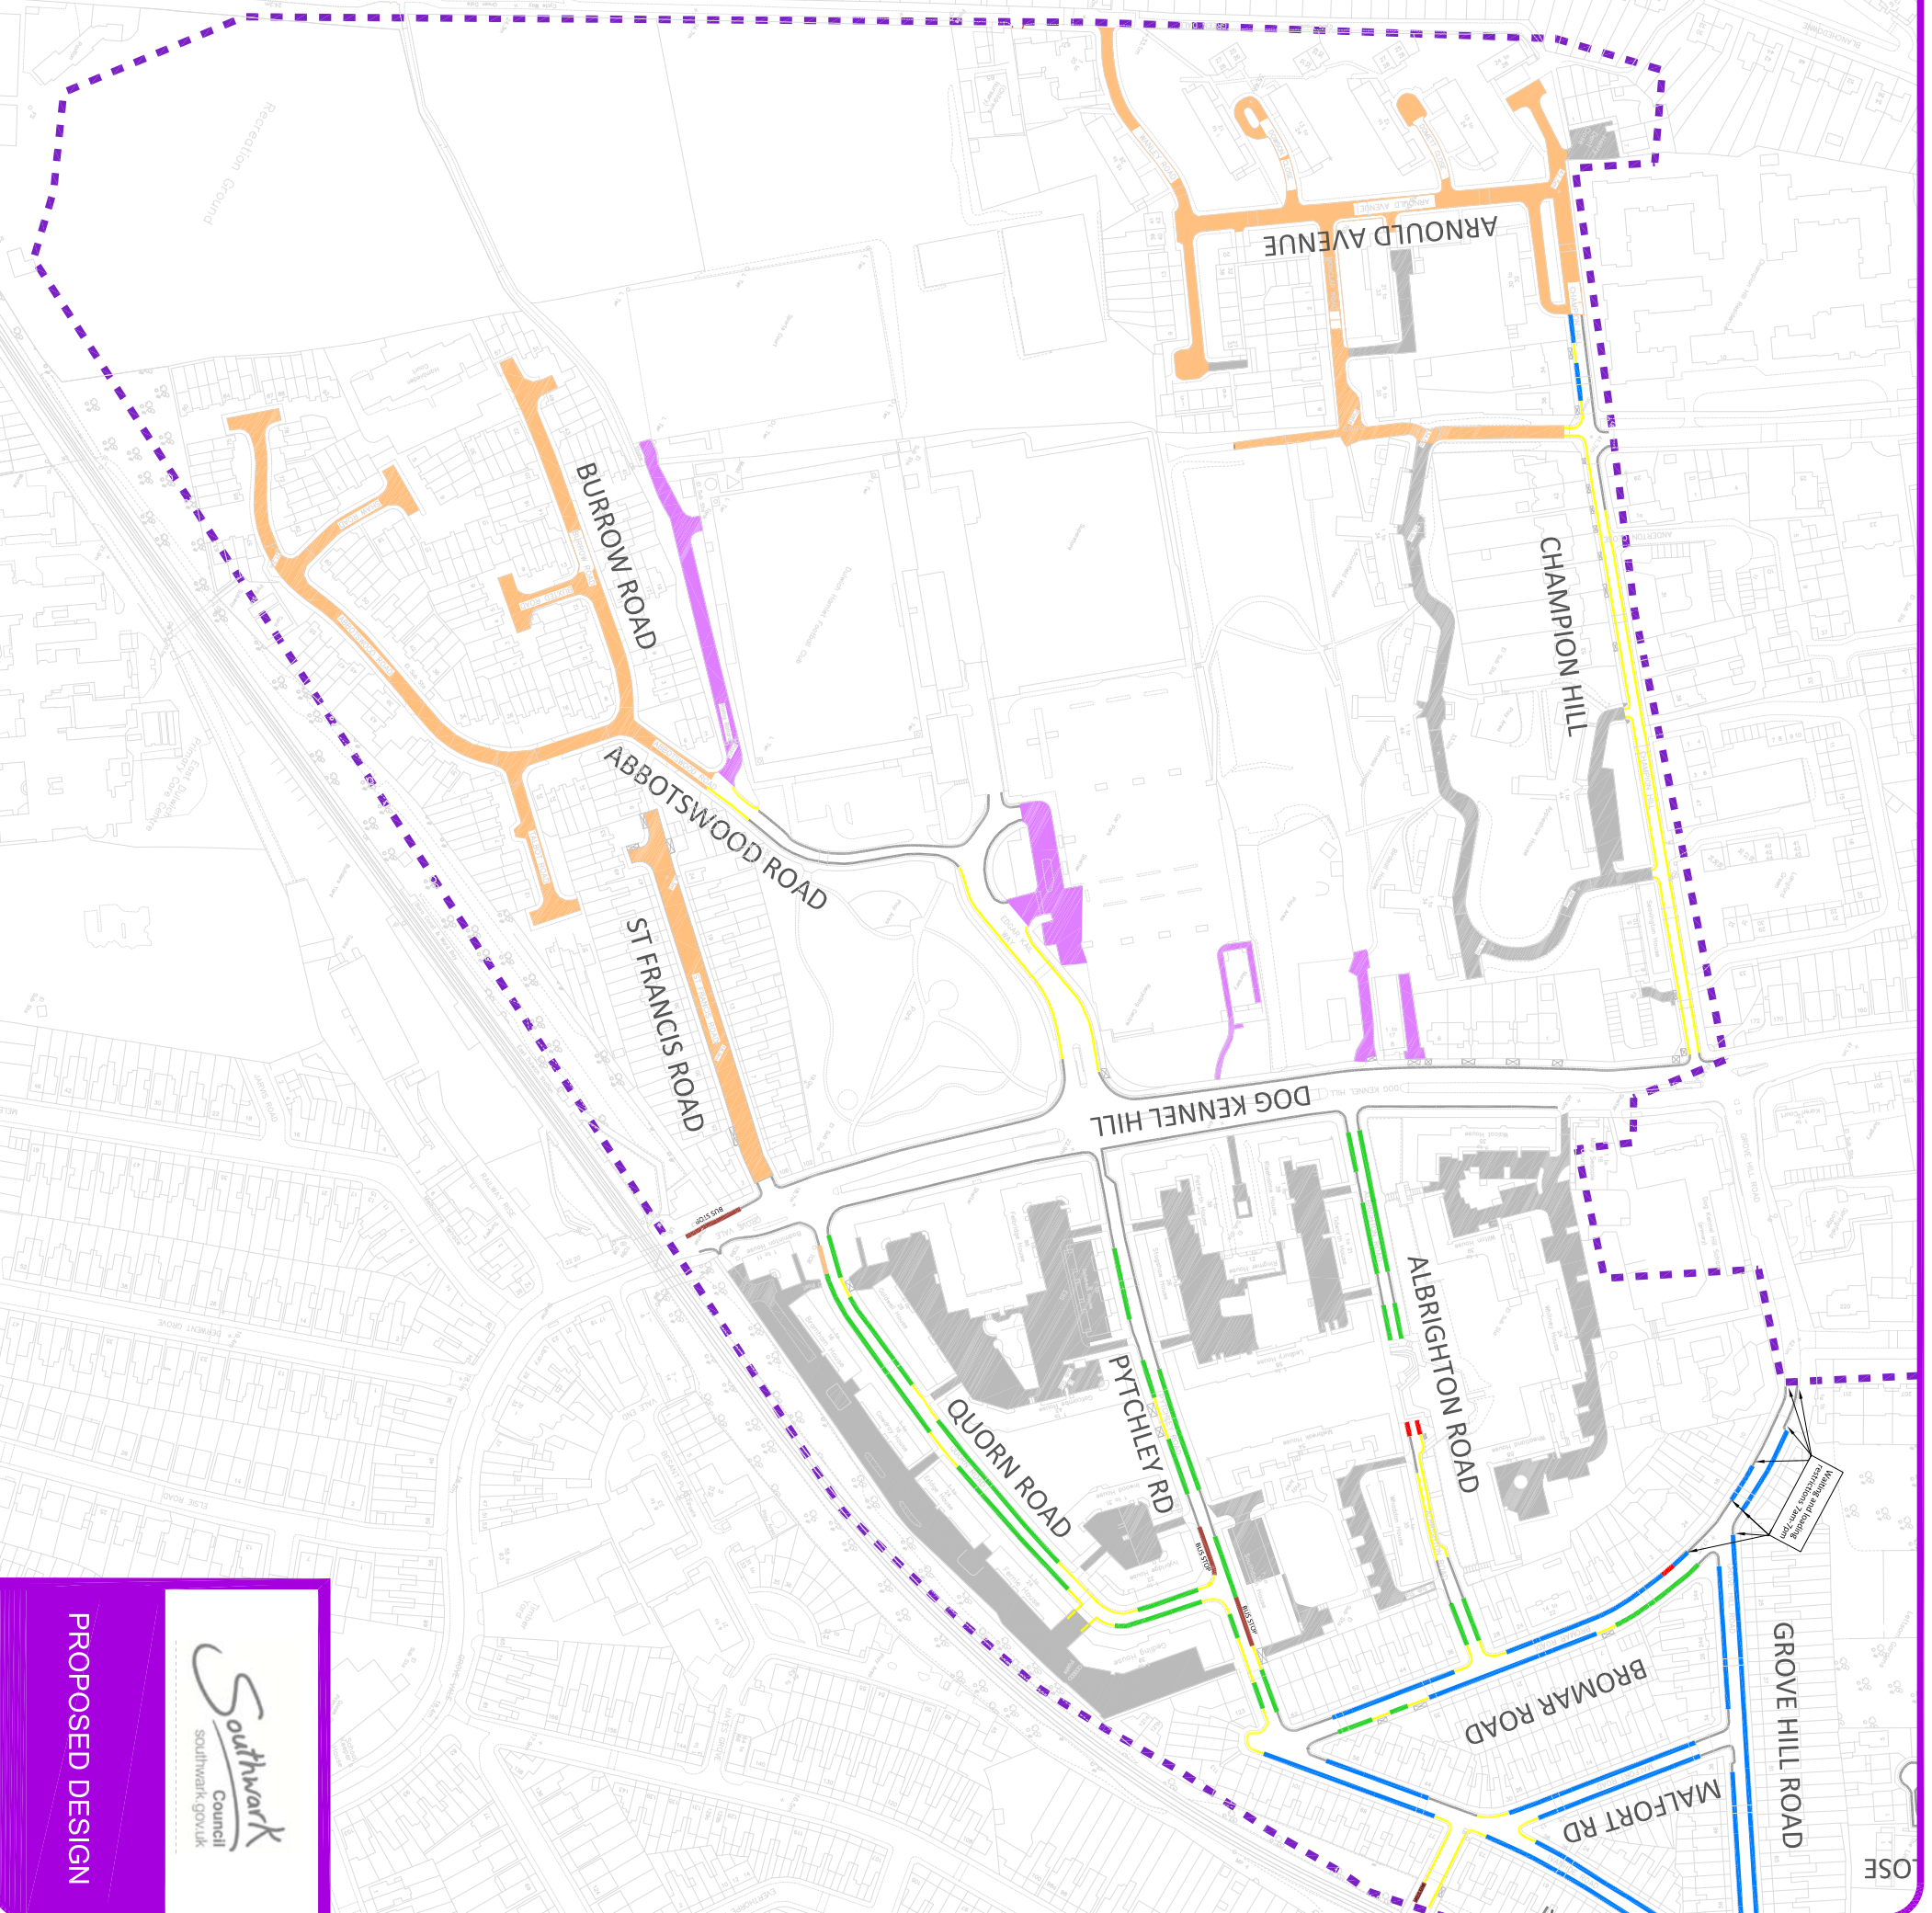

Dog Kennel Hill

PROPOSED PARKING ZONE AREA

LEGEND

Parking places and who can park where

Type of parking bay	Map symbol	Example sign	Resident permit holder	Business permit holder	Visitor voucher holder	Blue badge holder	Pay by phone visitor
Permit bay			✓	✓	✓	✗	✗
Permit and paid bay			✓	✓	✓	Free	✓
Existing disabled bay			✗	✗	✗	✓	✗

Waiting restrictions		Waiting restrictions	
Map symbol	Map symbol	Map symbol	Map symbol
Double yellow line (existing)		Double yellow line (proposed)	
Other features on map			
Area of road	Map symbol	Area of road	Map symbol
Dropped kerb		Bus Stop	
Permit holders only past this point		TfL Red Route no stopping restriction	
Non-public highway		Housing land	
Boundary of study area			

© Crown copyright and database rights 2016 Ordnance Survey (0100019252)

PROPOSED DESIGN